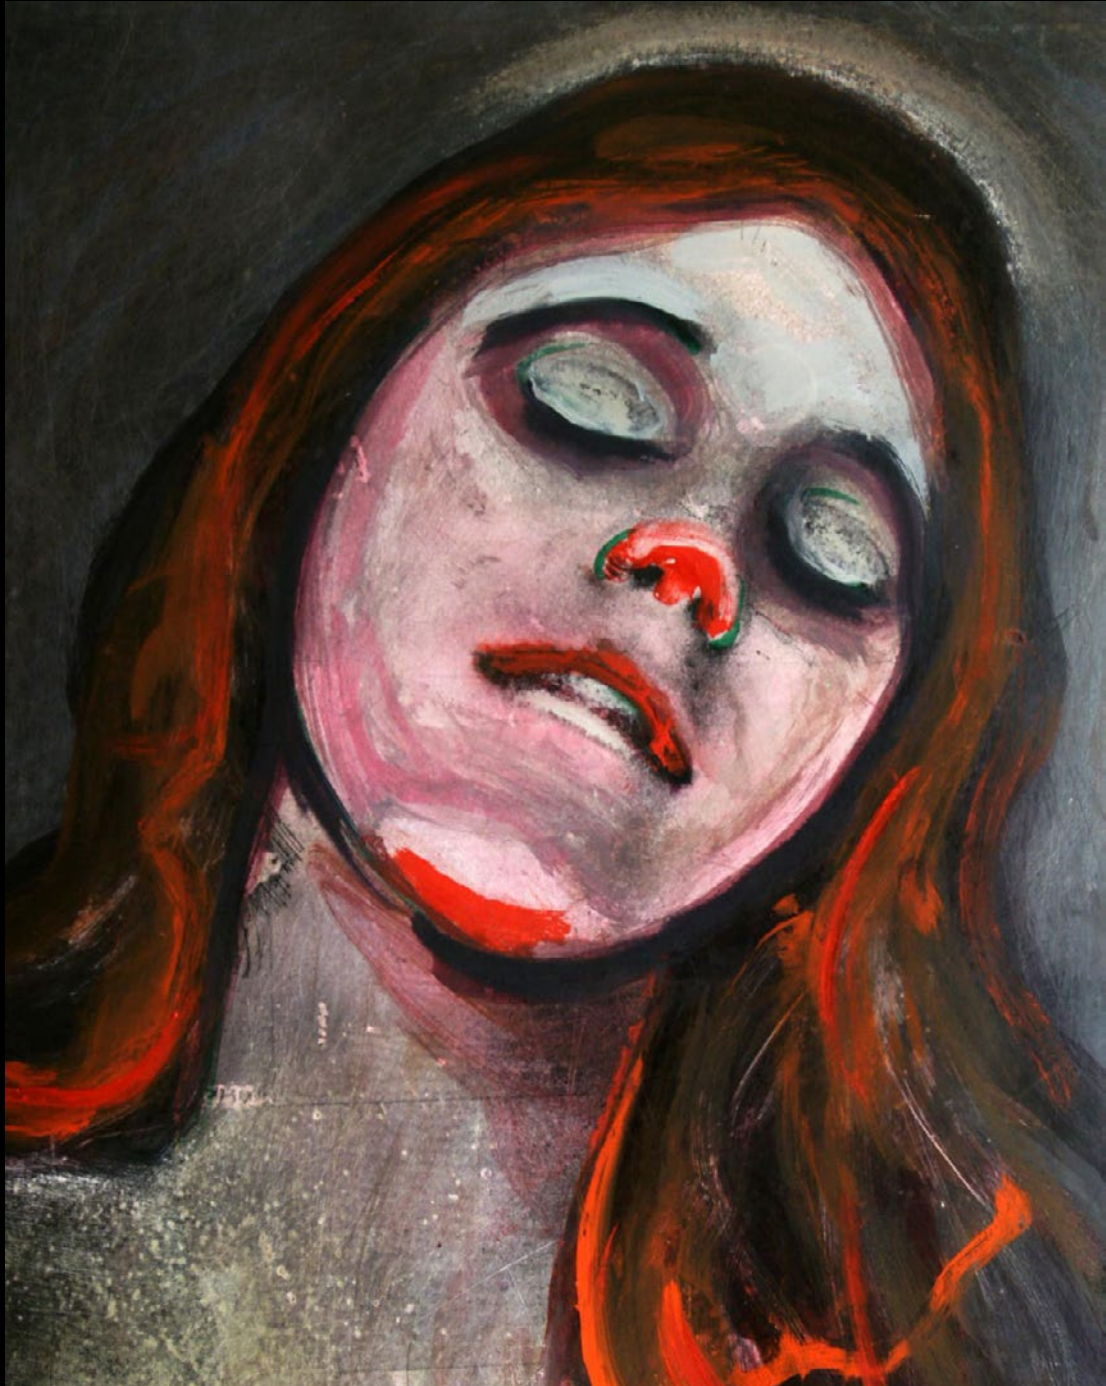

Expulsion Series I
Nos. 1-88, 11

1975-84
mixed media on gum arabic print
38cm x 51cm

Expulsion Series I
Nos. 1-88, 81

1975-82
mixed media on silver gelatin print
32cm x 45cm

Expulsion Series I
Nos. 1-88, 67

1975-80
mixed media on silver gelatin print
32cm x 45cm

Expulsion Series I
Nos. 1-88, 88

1975-84
mixed media on silver gelatin print
41cm x 51cm