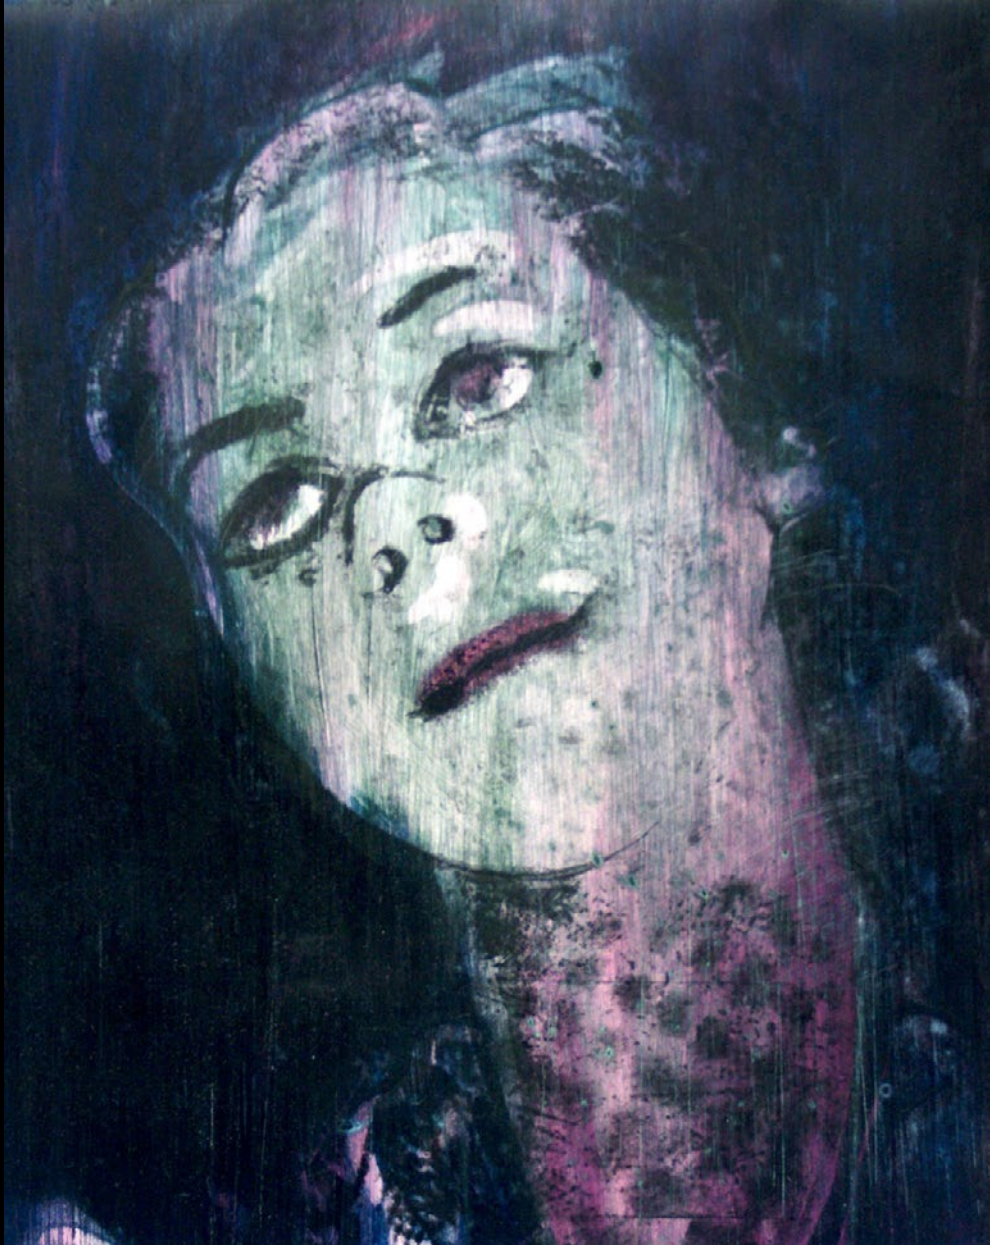

Expulsion Series I
Nos. 1-88, 11

1975-84
mixed media on gum arabic print
38cm x 51cm

Expulsion Series I
Nos. 1-88, 81

1975-82
mixed media on silver gelatin print
32cm x 45cm

Expulsion Series I
Nos. 1-88, 67

1975-80
mixed media on silver gelatin print
32cm x 45cm

Expulsion Series I
Nos. 1-88, 88

1975-84
mixed media on silver gelatin print
41cm x 51cm