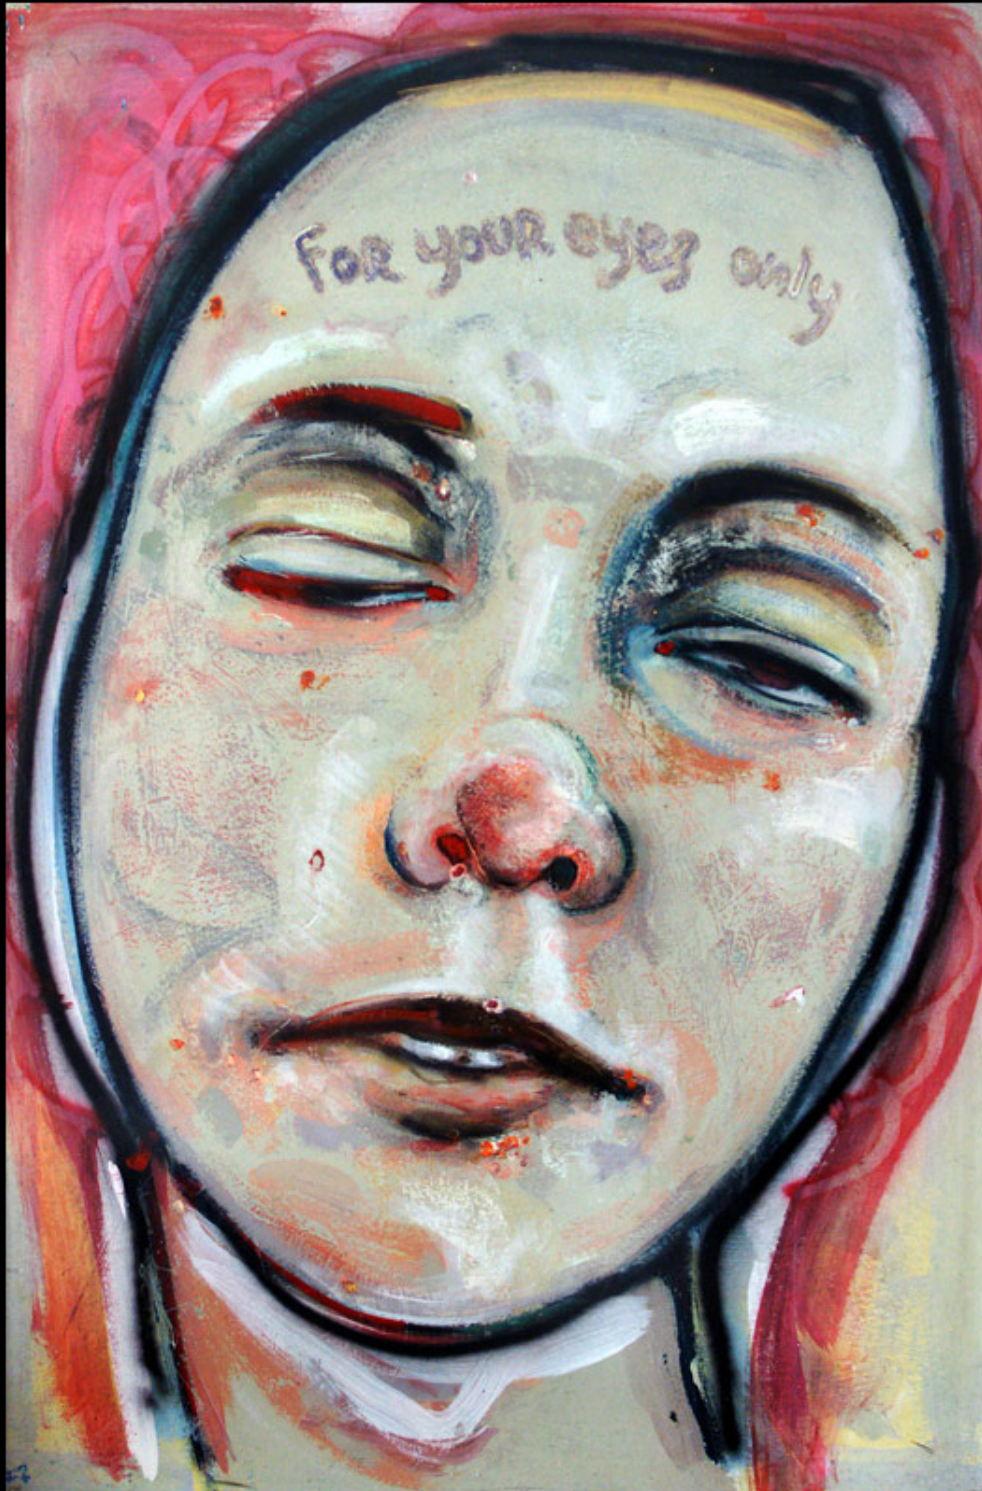

Face to Face Series
No. 2

1981
acrylic, ink and watercolour on board
76cm x 76cm

Face to Face Series
No. 5 (in repose)

1984-89
acrylic, ink and watercolour on board
102cm x 152cm

Face to Face Series
No. 8

1989
acrylic, ink and watercolour on board
104cm x 124cm

Face to Face Series
No. 17 (child with cancer)

1993-95
acrylic, ink and watercolour on board
110cm x 140cm