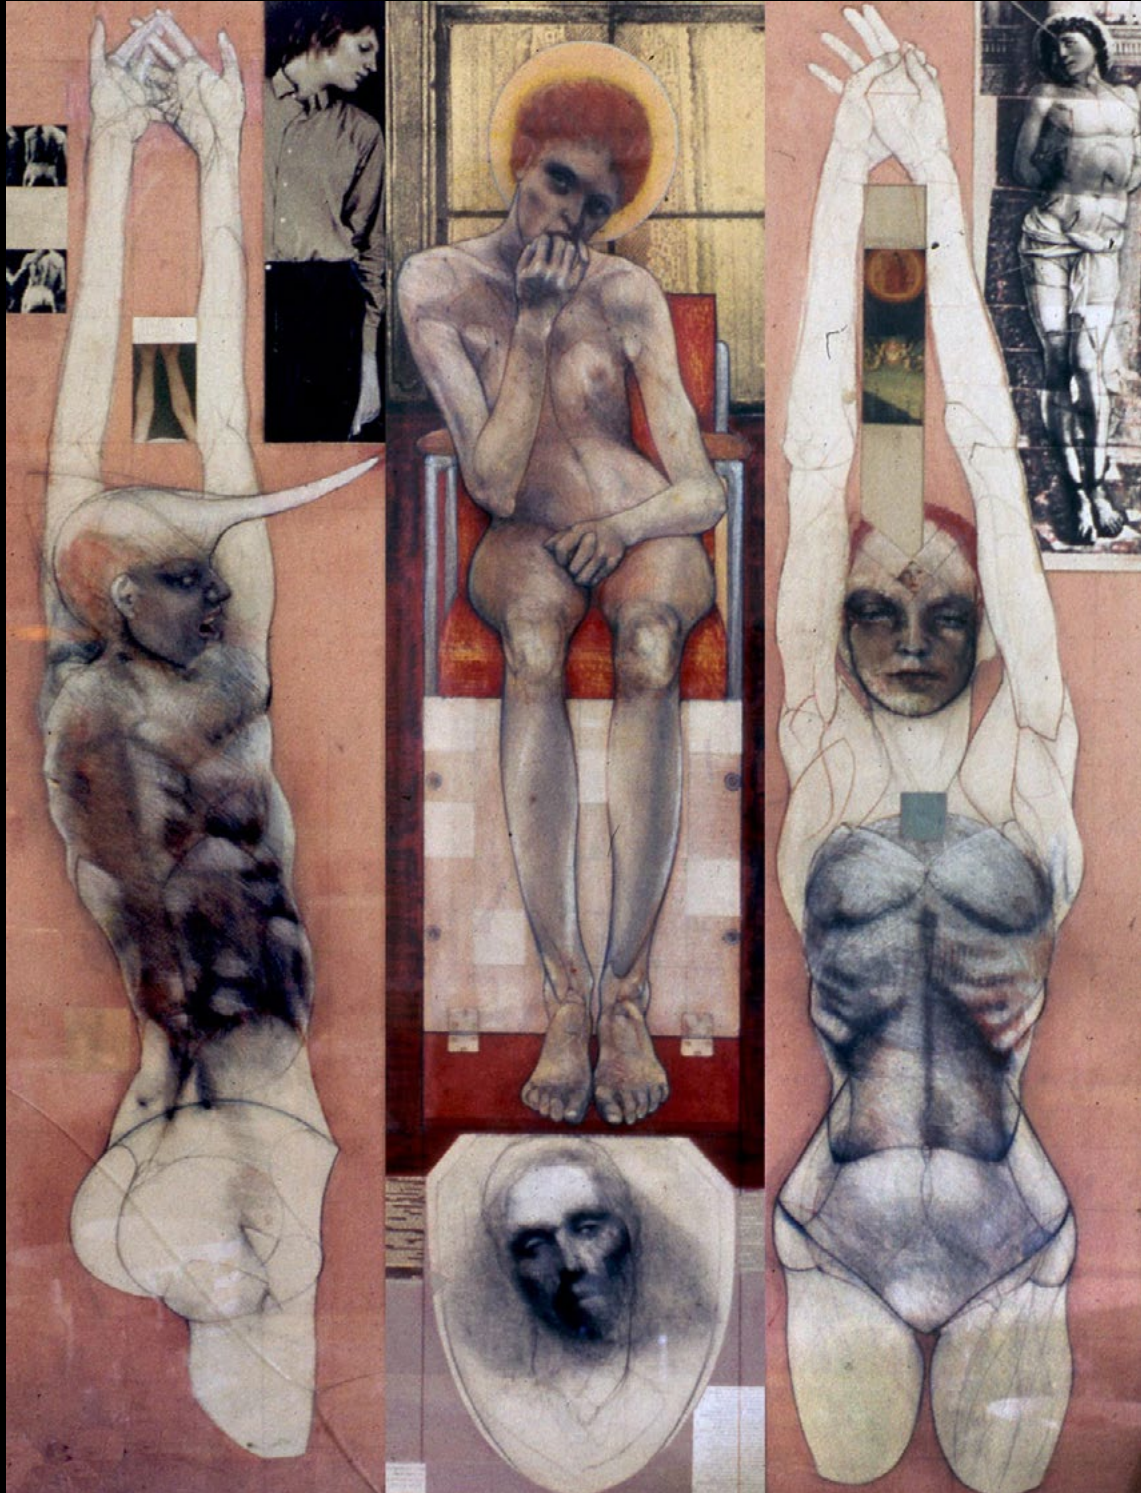

Multi Panel Works 1975-79
Falling Lamb

1977-79
drawing mediums, acrylic, with mixed media bromide
350cm x 125cm

Multi Panel Works 1975-79
Let me Feel the Pillars on which the House Stands

1977-78
drawing mediums on etchings and card
198cm x 180cm

Multi Panel Works 1975-79
Perseverance of the Saints

1975-77
drawing mediums and collage
200cm x 180cm

Multi Panel Works 1975-79
Tomb of Eve Opened

1979-87
drawing and painting mediums on etchings, silk screens
208cm x 272cm