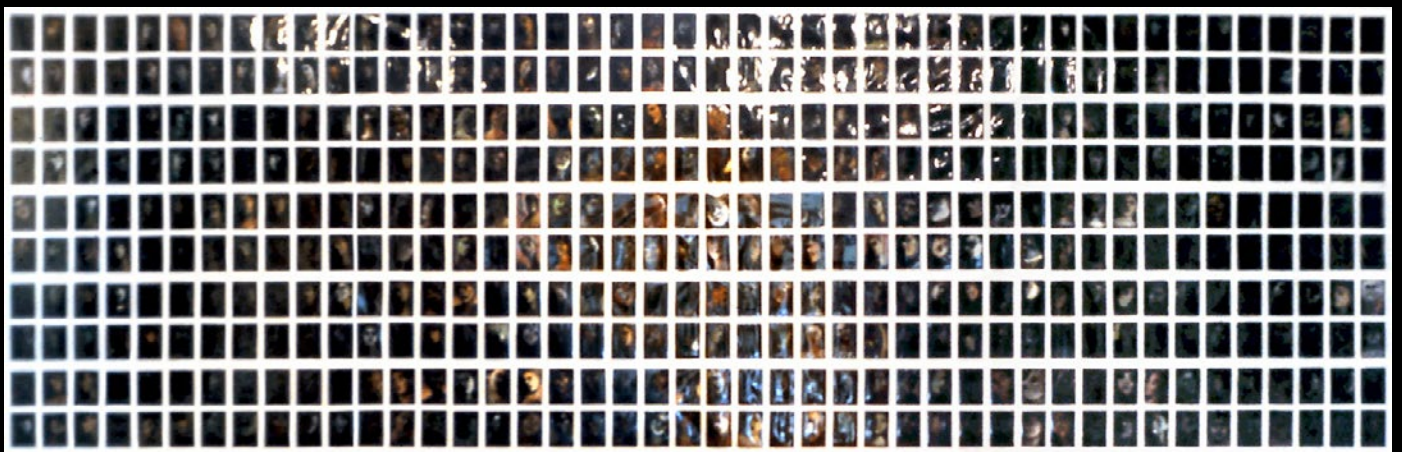

Multi Panel Works 1995-2005
Gates of Prayer Series I, Nos 1-84, Grid 7

1990-2004
mixed media on c-type paper
230cm x 240cm

Multi Panel Works 1995-2005
Hail Mary (triptych)

1990-1996
mixed media on c-type paper
220cm x 205cm

Multi Panel Works 1995-2005

Resurrection of the Living & the Dead Series III, Nos 1-440

from 2001 (ongoing)
mixed media on c-type paper
250cm x 750cm

Multi Panel Works 1995-2005
Gates of Prayer Series I, Nos 1-84, Grid 6

1990-2004
mixed media on c-type paper
230cm x 240cm