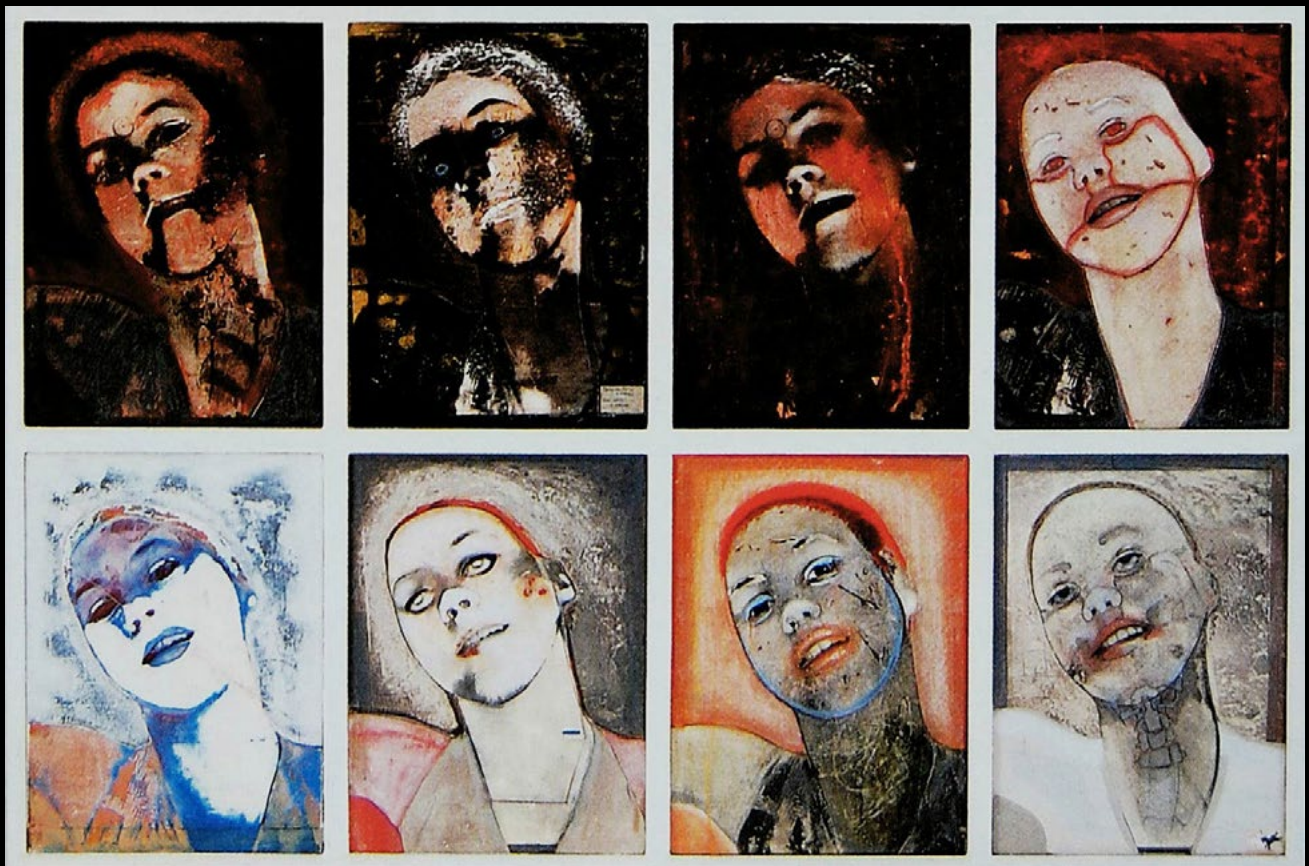

Tomb of Eve Opened - Triptych

1978-1987  
mixed media  
208cm x 272cm

Tomb of Eve Opened - Triptych  
*(centre bottom panel detail)*

1978-1987  
mixed media  
208cm x 272cm

Tomb of Eve Opened - Triptych  
*(centre panel detail)*

1978-1987  
mixed media  
208cm x 272cm

Tomb of Eve Opened - Triptych  
*(centre top panel detail)*

1978-1987  
mixed media  
208cm x 272cm